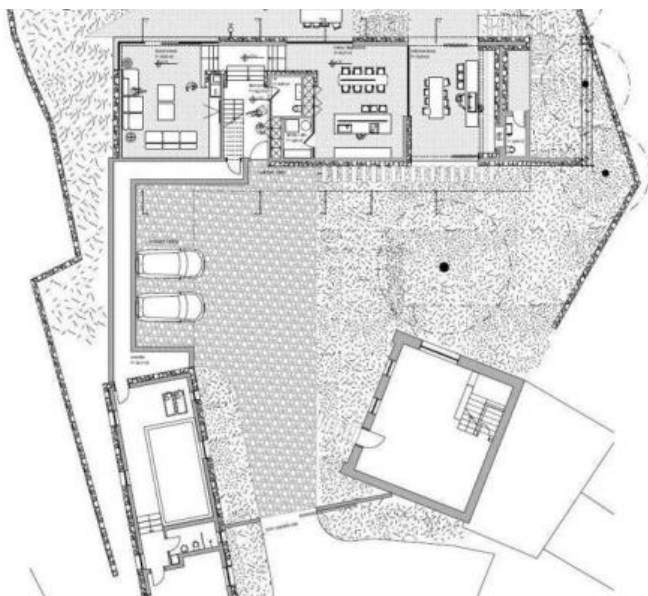

Land plot

Kašćerga, Pazin, Istria