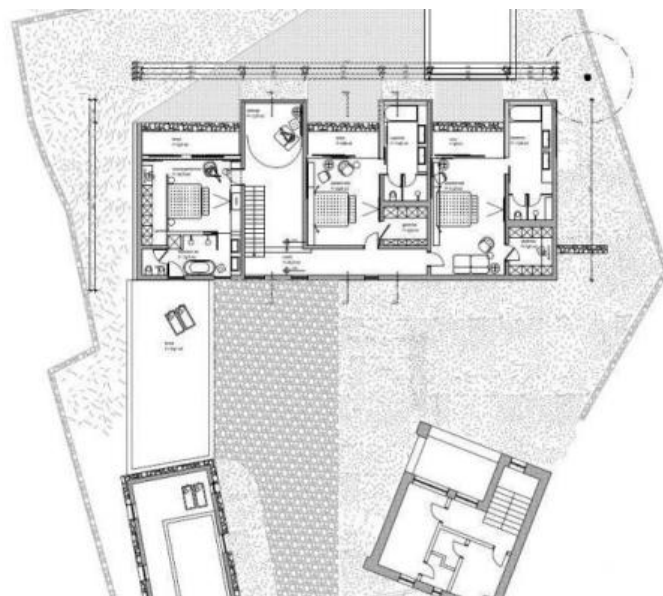

Land plot

Kašćerga, Pazin, Istria