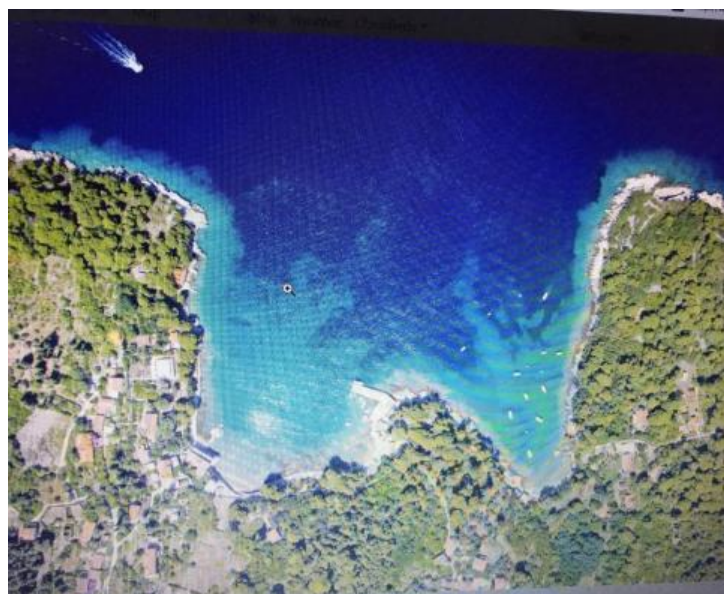

Land plot

Kolocep, Southern Dalmatia