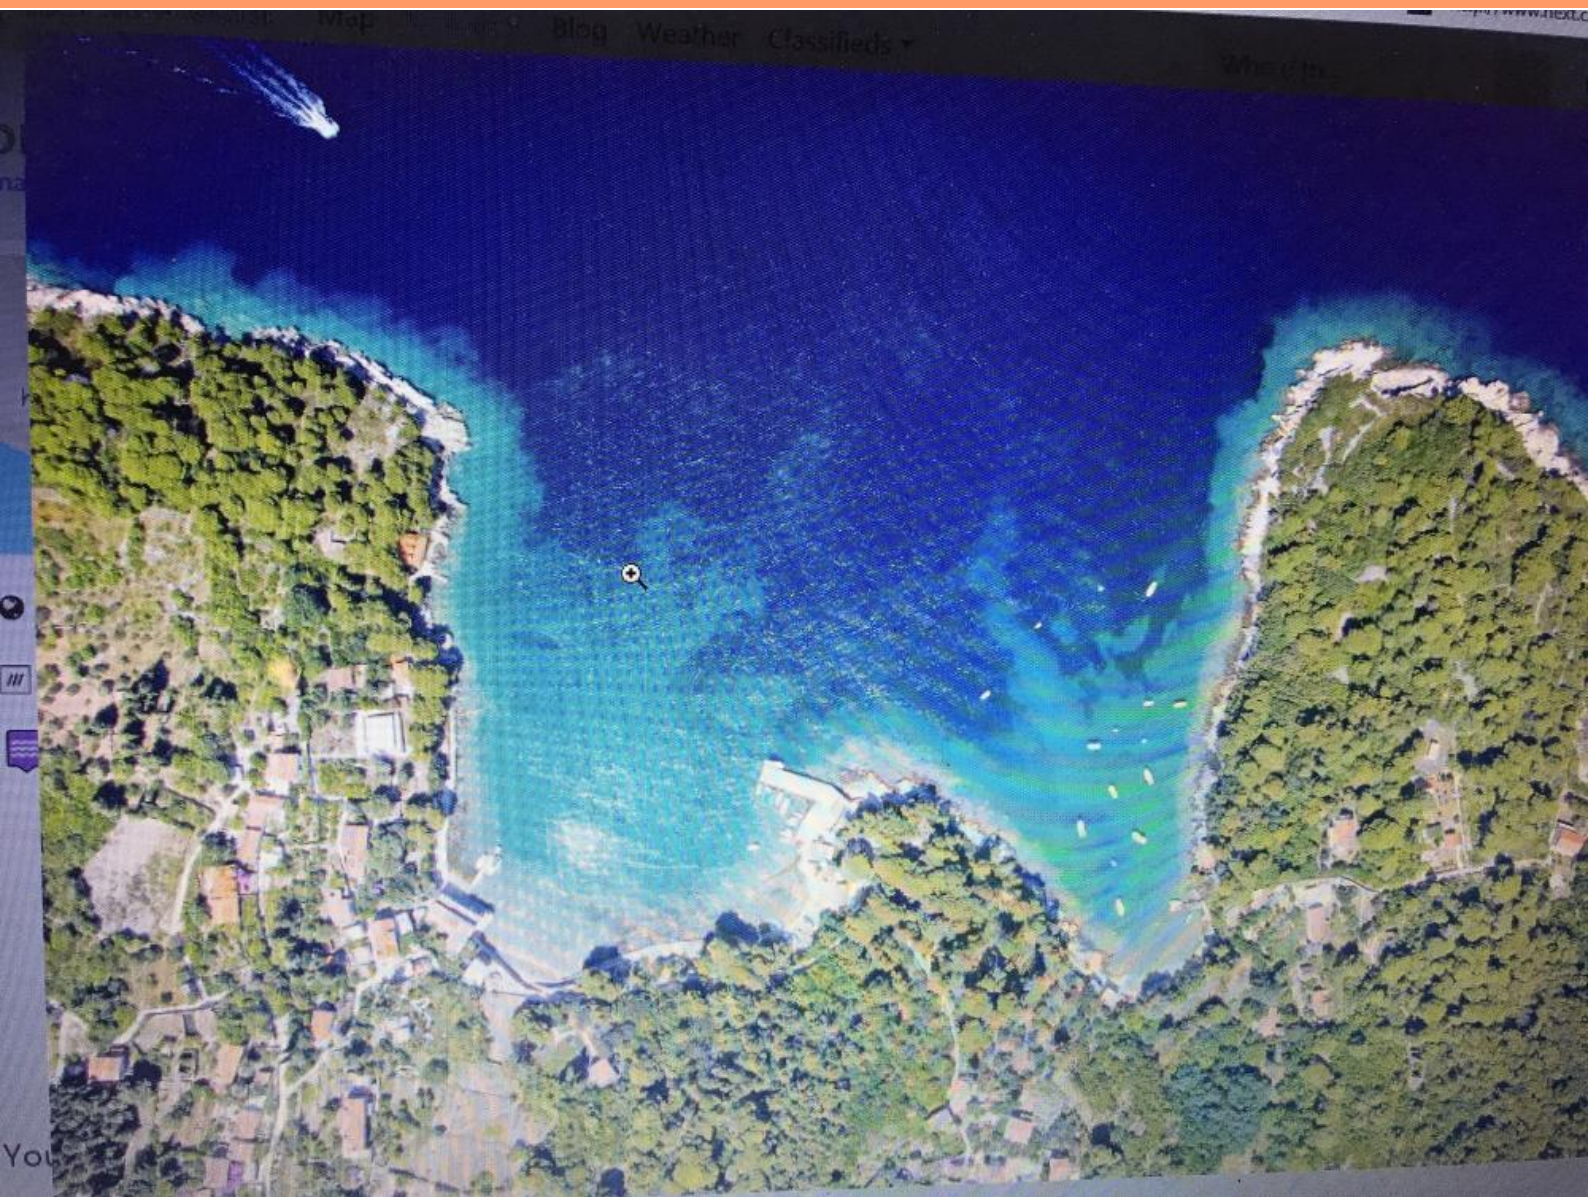

Land plot

Kolocep, Southern Dalmatia

Ref	RE-LB10100
Type	Land plot
Region	Southern Dalmatia > Dubrovnik
Location	Kolocep
Front line	Yes
Sea view	Yes
Distance to sea	1 m
Plot size	1213 sqm
Price	Price upon request

Land plot

Kolocep, Southern Dalmatia

Magnificent urbanized plot in an idyllic location on the FIRST LINE on Kolocep Island of Dubrovnik area!

The area of the plot is 1213 m². It descends directly to the sea.

Kolocep belongs to the group of the Elafiti islands and is the closest one to Dubrovnik. The distance to Dubrovnik is only 3 km. The island has been inhabited since ancient times and is popular among those who love peace and quiet not far from one of the most beautiful cities in Croatia and the world. There are no big roads on the island. It is connected with Dubrovnik by regular ferry service.

Land plot

Kolocep, Southern Dalmatia

Land plot

Kolocep, Southern Dalmatia